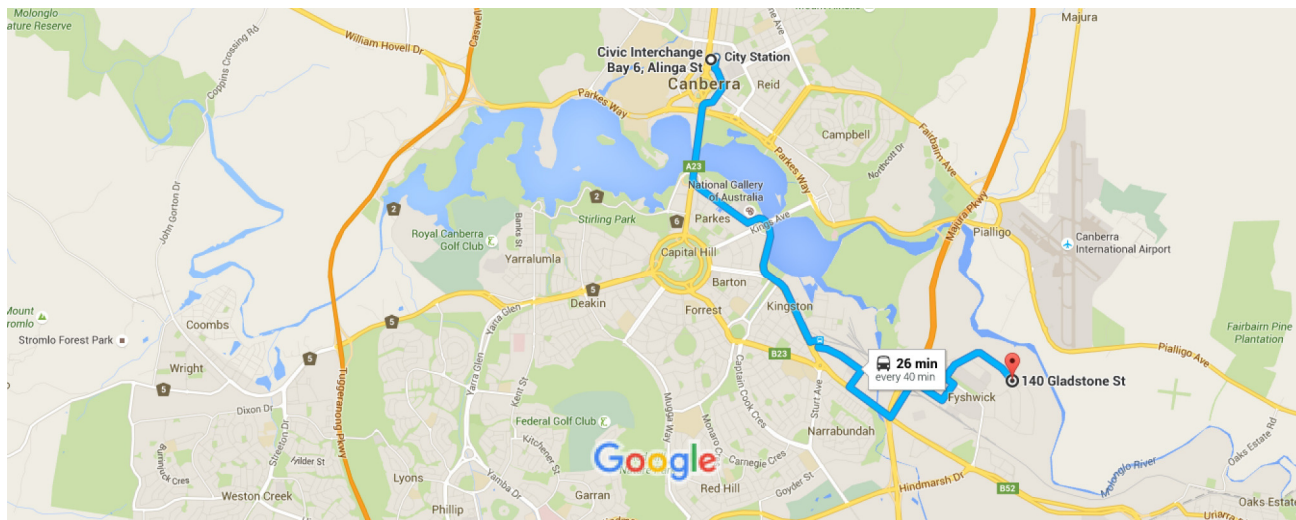

### Civic Interchange Bay 6, Alinga St to 140 Gladstone St 3:26 PM - 3:52 PM (26 min)

Map data ©2016 Google 1 mi

#### 3:26 PM **Civic Interchange Bay 6, Alinga St**

- Australia
- Walk**  
About 2 min , 140 m  
Use caution - may involve errors or sections not suited for walking
- Head east on Alinga St toward Verity Ln**  
77 m
- Turn left onto Mort St**  
 Destination will be on the right  
59 m

#### 3:28 PM **City Station**

- 80 South**  
24 min (22 stops)  
Service run by ACTION - Route information

#### 3:52 PM **140 Gladstone St** Fyshwick ACT 2609, Australia